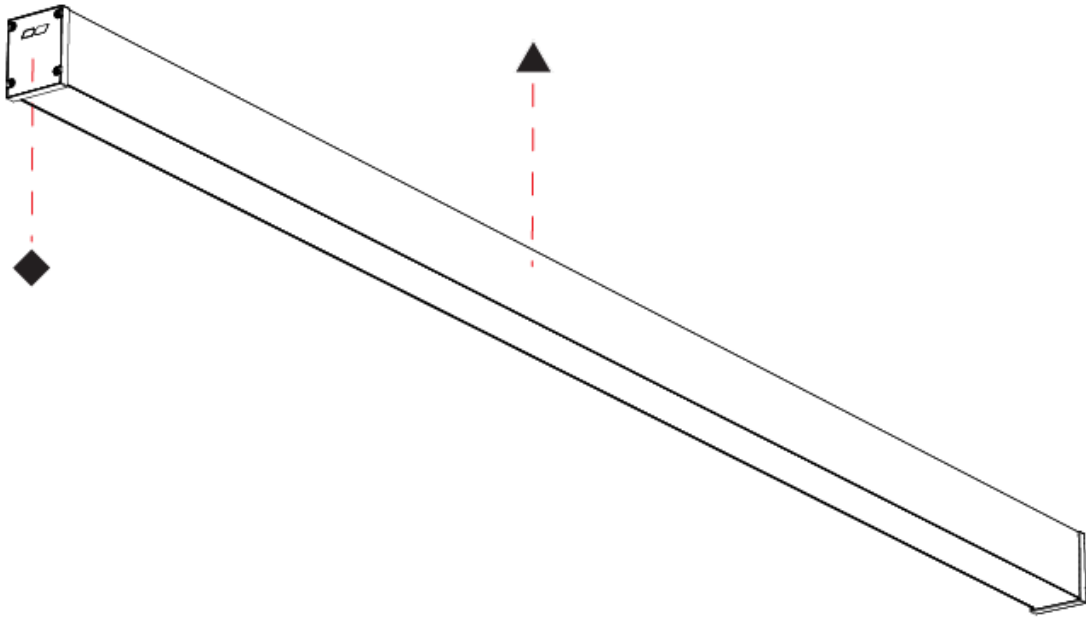

SLIDER STRAIGHT IP54 SURFACE

A3D394-

PROJECT

TYPE

SPECIFIER

QUANTITY

DATE

SLIDER STRAIGHT IP54 COLOR FINISH CHART