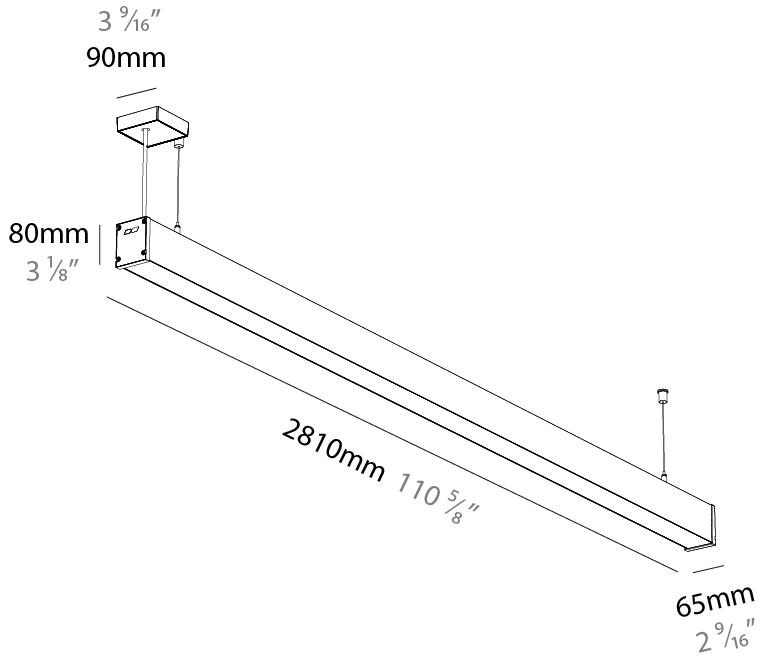

GENERAL

Series: Slider Straight IP54
Partner: Prolicht
Division: Architectural
Installation: Suspension
Product Type: Linear Profiles
Mounting Location: Ceiling
Light Distribution: Direct

PHYSICAL

Shape: Rectangle
Length (mm): 2810
Length (in): 110 ⁵/₈
Width (mm): 65
Width (in): 2 ⁹/₁₆
Height (mm): 80
Height (in): 3 ¹/₈
Weight (kg): 4.100

Diffuser: Diffuser - Opal, Micro-prism, Clear Micro-prism , Glare Control, Wallwasher Right, Wallwasher Left, Wallwash Double Asymetric

Fixture Finish: SSR / BKV / CWI / CRY / HAB / UFT / ITA / RUA / FTG / MYG / LOD / PUS / FRO / FUP / KIA / POP / BLS / SPG / MEY / GOH / CHC / COM / ABZ / JAG / OBR / MOS / ROR

Fixture Material: Aluminum Die Cast
Cable Details: 2,000mm/78 3/4" or 6,000mm/236 1/4" Transparent Cable

ELECTRICAL

Lamp Type: LED (Zhaga Standard)
Input Wattage (W): 60
Total Output Wattage (W): 54.5
Dimming: Non-Dimmable
Driver Included: No
Driver Location: Remote
Driver Class: Class 2
Input Voltage (V): 120
Upon Request: DALI Dimming, MATTER Dimming

LED

Color Temperature (°K): 2700 / 3000 / 3500 / 4000
Max. Delivered Lumen (lm): 6195 - 8613
Nominal Lumen (lm): 9560 - 9980
CRI: >90 CRI
Lamp Life (hrs): 50000

OPTICAL

RATINGS AND CERTIFICATIONS

Certified By: Certified for North American Standards
IP rating: IP54