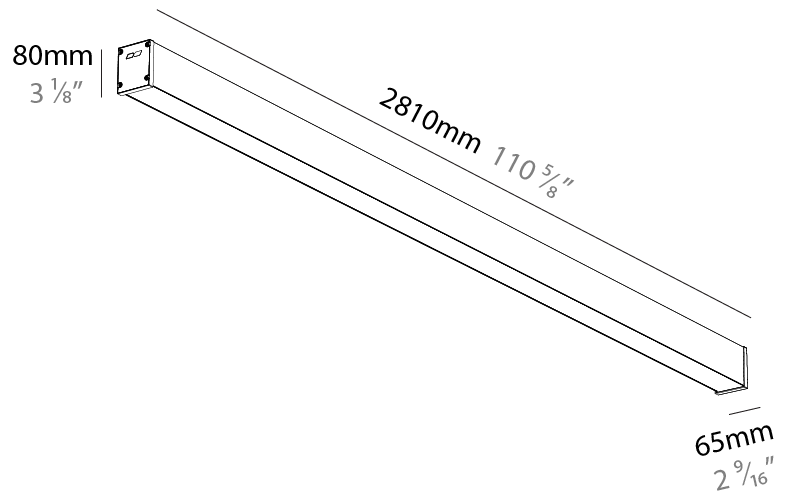

1. To build a product code in our configurator select the specify button on the base model # product page
2. To build a manual product code on this datasheet choose from the options listed below in blue font and add the suffix to the base model #

GENERAL

Series: Slider Straight IP54
Partner: Prolicht
Division: Architectural
Installation: Surface
Product Type: Linear Profiles
Mounting Location: Ceiling
Light Distribution: Direct

PHYSICAL

Shape: Rectangle
Length (mm): 2810
Length (in): 110 ⁵/₈
Width (mm): 65
Width (in): 2 ⁹/₁₆
Height (mm): 80
Height (in): 3 ¹/₈
Weight (kg): 2.420

Diffuser: [Diffuser - Opal](#), [Micro-prism](#), [Clear Micro-prism](#), [Glare Control](#), [Wallwasher Right](#), [Wallwasher Left](#), [Wallwash Double Asymmetric](#)

Fixture Finish: [SSR / BKV / CWI / CRY / HAB / UFT / ITA / RUA / FTG / MYG / LOD / PUS / FRO / FUP / KIA / POP / BLS / SPG / MEY / GOH / CHC / COM / ABZ / JAG / OBR / MOS / ROR](#)

Fixture Material: Aluminum Die Cast

ELECTRICAL

Lamp Type: LED (Zhaga Standard)
Input Wattage (W): 60
Total Output Wattage (W): 54.5
Dimming: Non-Dimmable
Driver Included: No
Driver Location: Remote
Driver Class: Class 2
Input Voltage (V): 120
Upon Request: DALI Dimming, MATTER Dimming

LED

Color Temperature (°K): 2700 / 3000 / 3500 / 4000
Max. Delivered Lumen (lm): 6195 - 8613
Nominal Lumen (lm): 9560 - 9980
CRI: >90 CRI
Lamp Life (hrs): 50000

OPTICAL

RATINGS AND CERTIFICATIONS

Certified By: Certified for North American Standards
IP rating: IP54